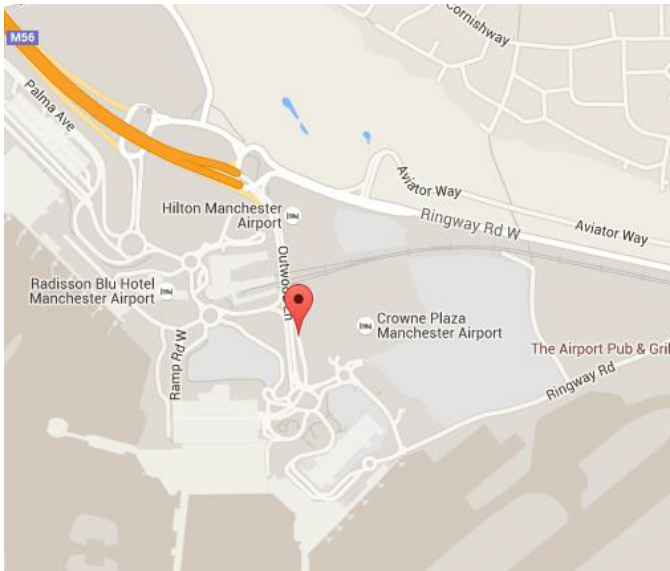

About The Clayton Hotel – Manchester Airport

Directions to The Clayton Hotel

Manchester Airport If you are arriving at T1 or the Rail Station the hotel appears visibly closer, however, there is no pedestrian crossing on the busy dual carriageway and the road layout is not conducive to a safe walk. There is signage at the terminals for “hotel pedestrian walkway”. In the interim it is recommended that first time visitors to call for the complimentary shuttle using the airport courtesy phones and dialling ‘3090’. is located between Terminals 1 & 2 at Manchester Airport.

Shuttle bus

Clayton Hotel Manchester Airport operate a shuttle bus to all 3 terminals and the rail station. This service runs 24 hours.

To call for transport from these locations, please dial 3090 from any of the blue or white courtesy phones. Please state your name and arrival terminal. Please ensure you have cleared customs with your luggage before calling.

By Road

Exit the M56 at Junction 5 Manchester Airport.

Follow signs for Terminals 1 & 3 passing through the traffic lights.

Follow the purple signs for Terminal 3 on the airport approach road.

At the first roundabout keep in the left hand lane and take the first exit.

Turn sharp left at the second mini roundabout and drive up to the Clayton Hotel car park barrier.

Please take a ticket to open the barrier.

Clayton Hotel Manchester Airport (formerly Bewley’s Hotel)

Outwood Lane,

Manchester,

M90 3NS

Tel: +44 (0)161 498 0333